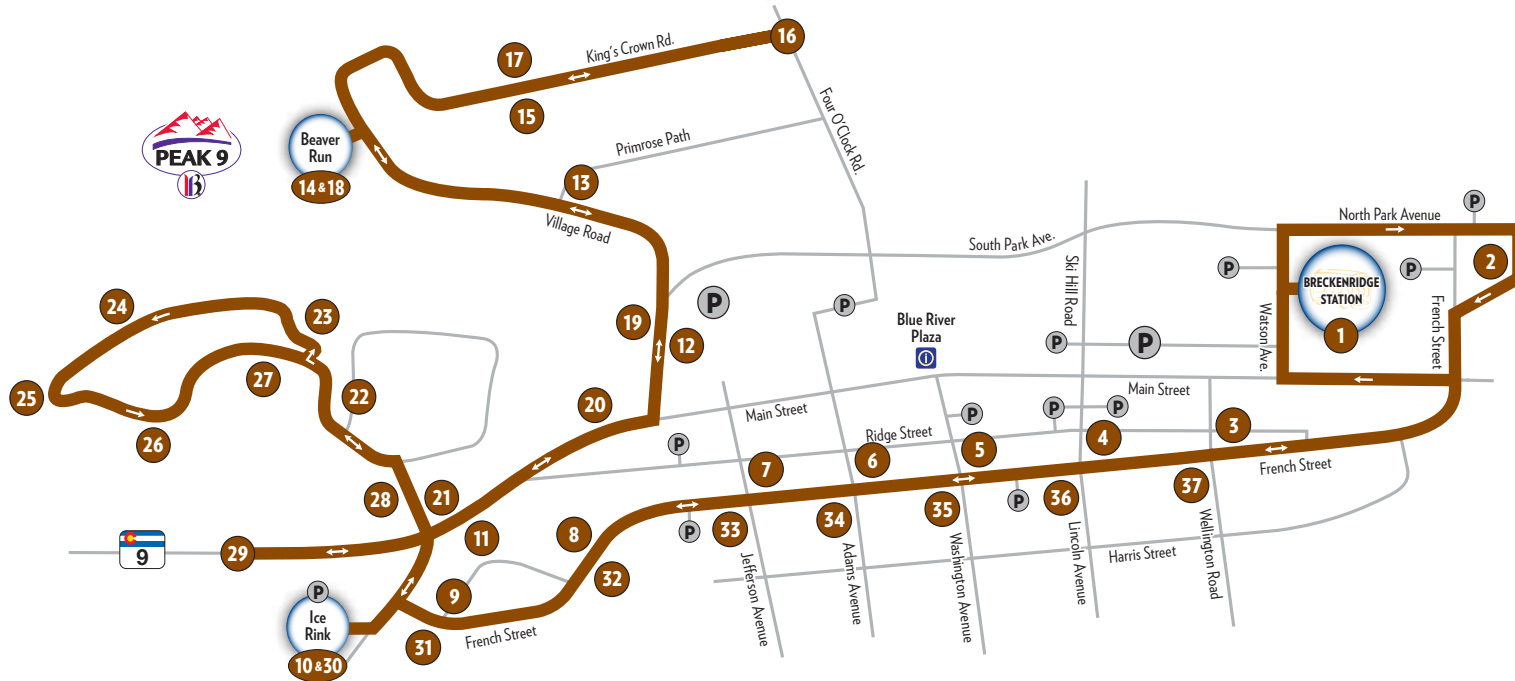

This Route operates from April 24 through June 30*.
Esta Ruta opera desde el 24 de Abril a través de 30 de Junio*.

* 6/30 date is construction dependent and may change. 6/30 fecha depende de la construcción y puede cambiar.

BROWN ROUTE A - From Breckenridge Station, serving French Street, Beaver Run and Warriors Mark

	Breckenridge Station	City Market	French St. & Wellington St.	French St. & Lincoln St.	French St. & Washington St.	French St. & Adams St.	French St. & Jefferson St.	Powder Ridge	Breckenridge Mtn. Village	Ice Rink	Main St. Junction	Park Ave. Lots	Valdoro Mtn. Lodge	Beaver Run	Elk Ridge	Snowflake Lift	Grand Timber Lodge	Beaver Run	Village at Breckenridge	Main Street Station	Comoco	Mill Run	Trappour Villas	Now Colorado	Pinstone Lane	Trafalgar	Eagle Ridge	Base 9	Ski & Racquet Club	Ice Rink	Breckenridge Mtn. Village	The Atrium	French St. & Jefferson St.	French St. & Adams St.	French St. & Washington St.	French St. & Lincoln St.	Wellington St. & Breckenridge Station		
Stop #	1	2	3	4	5	6	7	8	9	10	11	12	13	14	15	16	17	18	19	20	21	22	23	24	25	26	27	28	29	30	31	32	33	34	35	36	37	1	
From 6:20 AM to 11:20 PM, this route runs every 20 minutes. De 6:20 AM a 11:20 PM, esta ruta funciona cada 20 minutos.																																							
AM	-	-	-	-	-	-	-	-	-	:08	:09	:10	:11	:13	:13	:14	:15	:15	:16	:17	:17	:18	:19	:20	:21	:22	:22	:23	:25	:27	:28	:28	:29	:29	:30	:30	:31	:33	
	6:20	:22	:24	:24	:25	:25	:25	:26	:26	:28	:29	:30	:31	:33	:33	:34	:35	:35	:36	:37	:37	:38	:39	:40	:41	:42	:42	:43	:45	:47	:48	:48	:49	:49	:50	:50	:51	:53	
	:40	:42	:44	:44	:45	:45	:45	:46	:46	:48	:49	:50	:51	:53	:53	:54	:55	:55	:56	:57	:57	:58	:59	:00	:01	:02	:02	:03	:05	:07	:08	:08	:09	:09	:10	:10	:11	:13	
	:20	:22	:24	:24	:25	:25	:25	:26	:26	:28	:29	:30	:31	:33	:33	:34	:35	:35	:36	:37	:37	:38	:39	:40	:41	:42	:42	:43	:45	:47	:48	:48	:49	:49	:50	:50	:51	:53	
PM	:40	:42	:44	:44	:45	:45	:46	:46	:48	:49	:50	:51	:53	:53	:54	:55	:55	:56	:57	:57	:58	:59	:00	:01	:02	:02	:03	:05	:07	:08	:08	:09	:09	:10	:10	:11	:13		
	:00	:02	:04	:04	:05	:05	:05	:06	:06	:08	:09	:10	:11	:13	:13	:14	:15	:15	:16	:17	:17	:18	:19	:20	:21	:22	:22	:23	:25	:27	:28	:28	:29	:29	:30	:30	:31	:33	
	:20	:22	:24	:24	:25	:25	:25	:26	:26	:28	:29	:30	:31	:33	:33	:34	:35	:35	:36	:37	:37	:38	:39	:40	:41	:42	:42	:43	:45	:47	:48	:48	:49	:49	:50	:50	:51	:53	
	:40	:42	:44	:44	:45	:45	:46	:46	:48	:49	:50	:51	:53	:53	:54	:55	:55	:56	:57	:57	:58	:59	:00	:01	:02	:02	:03	:05	:07	:08	:08	:09	:09	:10	:10	:11	:13		
:20	:22	:24	:24	:25	:25	:25	:26	:26	:28	:29	:30	:31	:33	:33	:34	:35	:35	:36	:37	:37	:38	:39	:40	:41	:42	:42	:43	:45	:47	:48	:48	:49	:49	:50	:50	:51	:53		
:40	:42	:44	:44	:45	:45	:46	:46	:48	:49	:50	:51	:53	:53	:54	:55	:55	:56	:57	:57	:58	:59	:00	:01	:02	:02	:03	:05	:07	:08	:08	:09	:09	:10	:10	:11	:13			
:20	:22	:24	:24	:25	:25	:25	:26	:26	:28	:29	:30	:31	:33	:33	:34	:35	:35	:36	:37	:37	:38	:39	:40	:41	:42	:42	:43	:45	:47	:48	:48	:49	:49	:50	:50	:51	:53		

Note: This bus returns to Breckenridge Station via Main Street