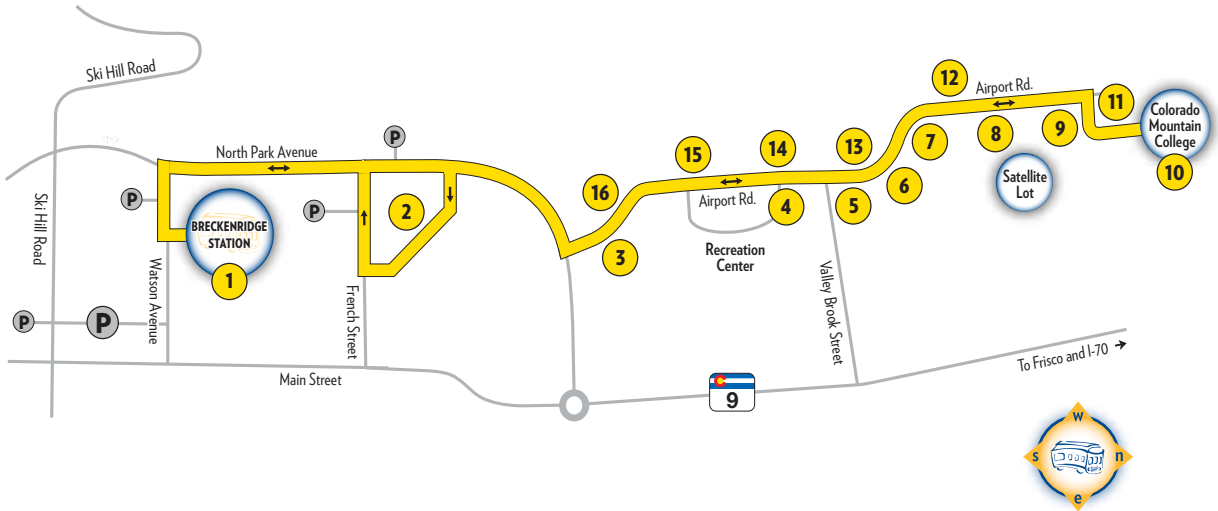

This Route operates from April 24 through June 30*.
 Esta Ruta opera desde el 24 de Abril a través de 30 de Junio*.

* 6/30 date is construction dependent and may change. 6/30 fecha depende de la construcción y puede cambiar.

YELLOW ROUTE A - From Breckenridge Station, serving Airport Road

Stop #	Breckenridge Station	City Market	Justice Center	Recreation Center	Valley Brook	Breckenridge Terrace	Breckenridge Terrace 2	Airport Road	Auto Repair	Dennison	Colorado Mtn. College	Dennison	Sky Park	Public Works	Recreation Center West	Claim jumper	Pinewood Village	Breckenridge Station
--------	----------------------	-------------	----------------	-------------------	--------------	----------------------	------------------------	--------------	-------------	----------	-----------------------	----------	----------	--------------	------------------------	--------------	------------------	----------------------

From 6:20 AM to 11:20 PM, this route runs every 20 minutes.
 De 6:20 AM a 11:20 PM, esta ruta funciona cada 20 minutos.

	1	2	3	4	5	6	7	8	9	10	11	12	13	14	15	16	1
AM	6:20	:22	:24	:25	:26	:27	:28	:29	:30	:31	:32	:33	:35	:35	:36	:37	:40
	:40	:42	:44	:45	:46	:47	:48	:49	:50	:51	:52	:53	:55	:55	:56	:57	:00
	:00	:02	:04	:05	:06	:07	:08	:09	:10	:11	:12	:13	:15	:15	:16	:17	:20
	:20	:22	:24	:25	:26	:27	:28	:29	:30	:31	:32	:33	:35	:35	:36	:37	:40
PM	:40	:42	:44	:45	:46	:47	:48	:49	:50	:51	:52	:53	:55	:55	:56	:57	:00
	:00	:02	:04	:05	:06	:07	:08	:09	:10	:11	:12	:13	:15	:15	:16	:17	:20
	:20	:22	:24	:25	:26	:27	:28	:29	:30	:31	:32	:33	:35	:35	:36	:37	:40
	:40	:42	:44	:45	:46	:47	:48	:49	:50	:51	:52	:53	:55	:55	:56	:57	:00
	:00	:02	:04	:05	:06	:07	:08	:09	:10	:11	:12	:13	:15	:15	:16	:17	:20
	11:20	:22	:24	:25	:26	:27	:28	:29	:30	:31	:32	:33	:35	:35	:36	:37	:40