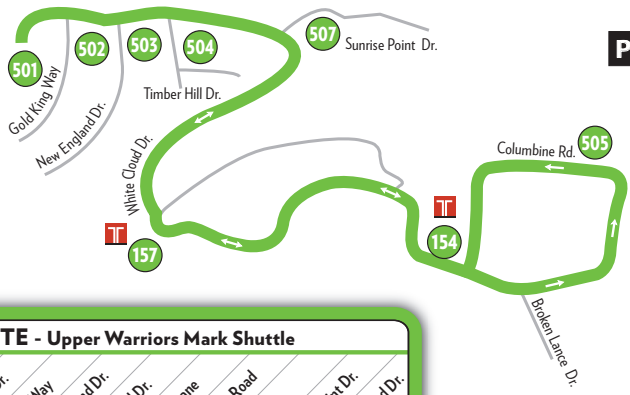

PEAK 9

GREEN ROUTE - Upper Warriors Mark Shuttle

	White Cloud Dr.	Gold King Way	New England Dr.	Timber Hill Dr.	Flinstone Lane	Columbine Road	Mill Run	Sunrise Point Dr.	White Cloud Dr.
Stop ID #	501	502	503	504	157	505	154	507	501
AM	7:55	:55	:55	:55	:58	:04	:05	:08	:10
	:10	:10	:10	:10	:13	:19	:20	:23	:25
	:25	:25	:25	:25	:28	:34	:35	:38	:40
	:40	:40	:40	:40	:43	:49	:50	:53	:55
	:55	:55	:55	:55	:58	:04	:05	:08	:10
	:10	:10	:10	:10	:13	:19	:20	:23	:25
	:25	:25	:25	:25	:28	:34	:35	:38	:40
PM	8:40	:40	:40	:40	:43	:49	:50	:53	:55

Operated by
peak 1 express

154 Transfer point to UWM.

157 Transfer point from UWM.